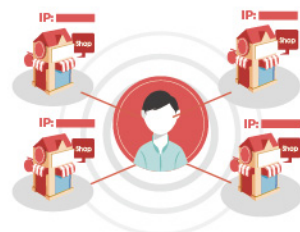

E-survey, Eco-friendly

Cooperate with online survey tool, digitized data will save directly in cloud. Save manpower and analyze time.

Understand usage

e-mail, IP, MAC and web address can all be gathered and create list.

Online reward

E-coupon replace paper flyer to save printing and manpower expense.

Compatible with all portable devices

The advertisement and login page are customizable.

Time limitation

Shop can set time limitation on Wi-Fi usage, customers who want to use internet again have to log in again. The Wi-Fi time limitation is also a reminder to remind customers not to linger.

Unified manage all branches or franchises

The function is the favor of entrepreneurs, unified manages Ads and usage condition.

Extra profit

Rent Ad page to other shops to create more profit.

Set exception users